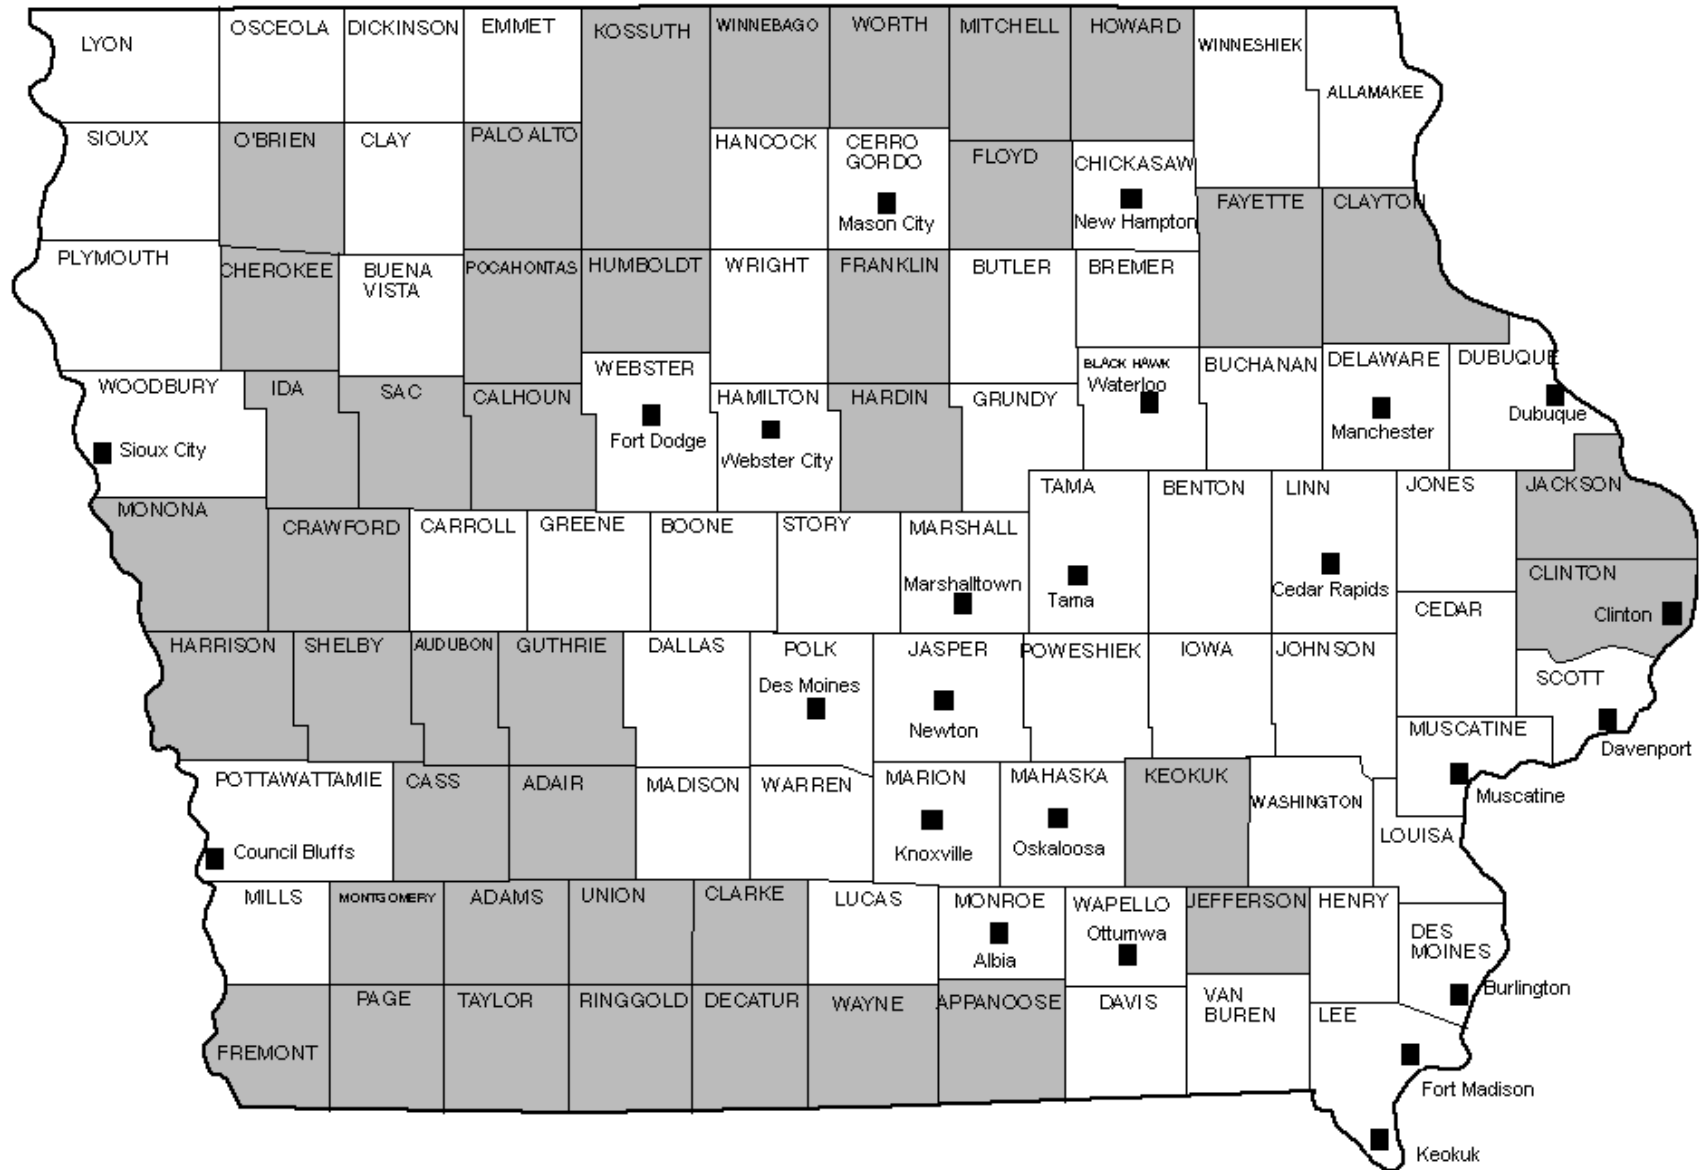

# Iowa Counties & Cities with Certified Enterprise Zones

## Updated August 20, 2009

Note: This map identifies those Iowa cities and counties (shaded in gray) that have one or more certified Enterprise Zones within their jurisdictions. Specific information about a city or county's Enterprise Zone may be obtained by contacting the Iowa Department of Economic Development.